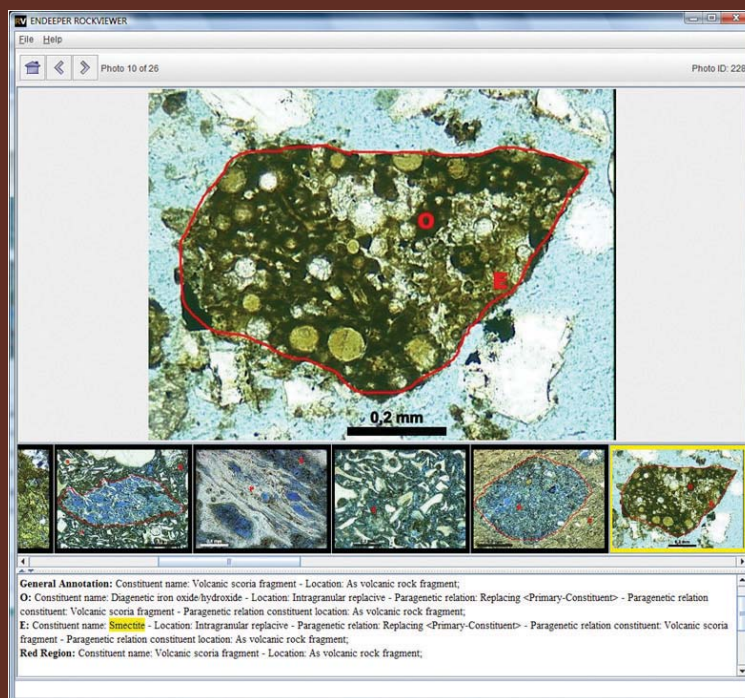

NEW!

ROCKVIEWER®

PHOTOMICROGRAPH
ATLAS

Atlas system for systematic storage of photomicrographs and support to petrographic identification and characterization:

- Tool for systematic cataloging and annotation of petrographic images;
- Efficient search for specific features into annotated images;
- Navigation among the annotated images with the search terms highlighted;
- Available as standalone and PETROLEDGE® integrated versions.