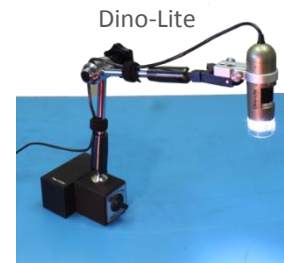

# Bench-Top Probing Solutions

Rugged RF/TDR Probes, Flexible Probe Station, and Positioners

VPH100

TCS60

RProbe

TP300

## Flex Probe Station

Vertical & Horizontal Probing in Minutes

TP60

TP100

18 GHz differential probe

TP50

Dino-Lite

PB100