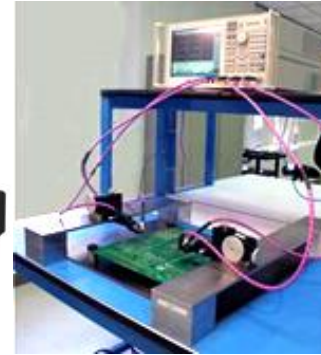

# Bench-Top Probing Solutions

Rugged RF/TDR Probes, Flexible Probe Station, and Positioners

VPH100

TCS60

RProbe

TP300

## Flex Probe Station

Vertical & Horizontal Probing in Minutes

TP60

TP100

18 GHz differential probe

TP50

Dino-Lite

PB100