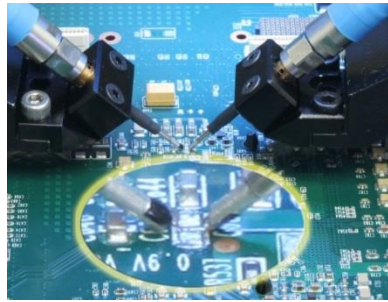

# Bench-Top Probing Solutions

Rugged RF/TDR Probes, Flexible Probe Station, and Positioners

VPH100

TCS60

RProbe

TP300

## Flex Probe Station

Vertical & Horizontal Probing in Minutes

TP60

TP100

18 GHz differential probe

TP50

Dino-Lite

PB100