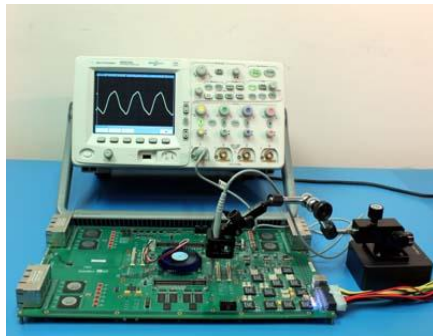

# Bench-Top Probing Solutions

Rugged RF/TDR Probes, Flexible Probe Station, and Positioners

VPH100

TCS60

RProbe

TP300

## Flex Probe Station

Vertical & Horizontal Probing in Minutes

TP60

TP100

18 GHz differential probe

TP50

Dino-Lite

PB100