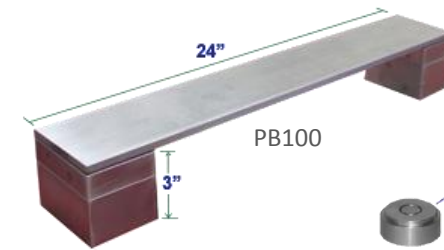

## Flex Probe Station

Vertical & Horizontal Probing in Minutes

TP60

TP100

18 GHz differential probe

TP50

Dino-Lite

PB100