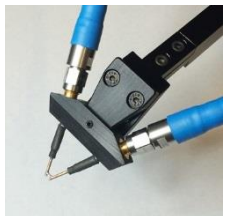

# Bench-Top Probing Solutions

Rugged RF/TDR Probes, Flexible Probe Station, and Positioners

VPH100

TCS60

RProbe

TP300

## Flex Probe Station

Vertical & Horizontal Probing in Minutes

TP60

TP100

18 GHz differential probe

TP50

Dino-Lite

PB100